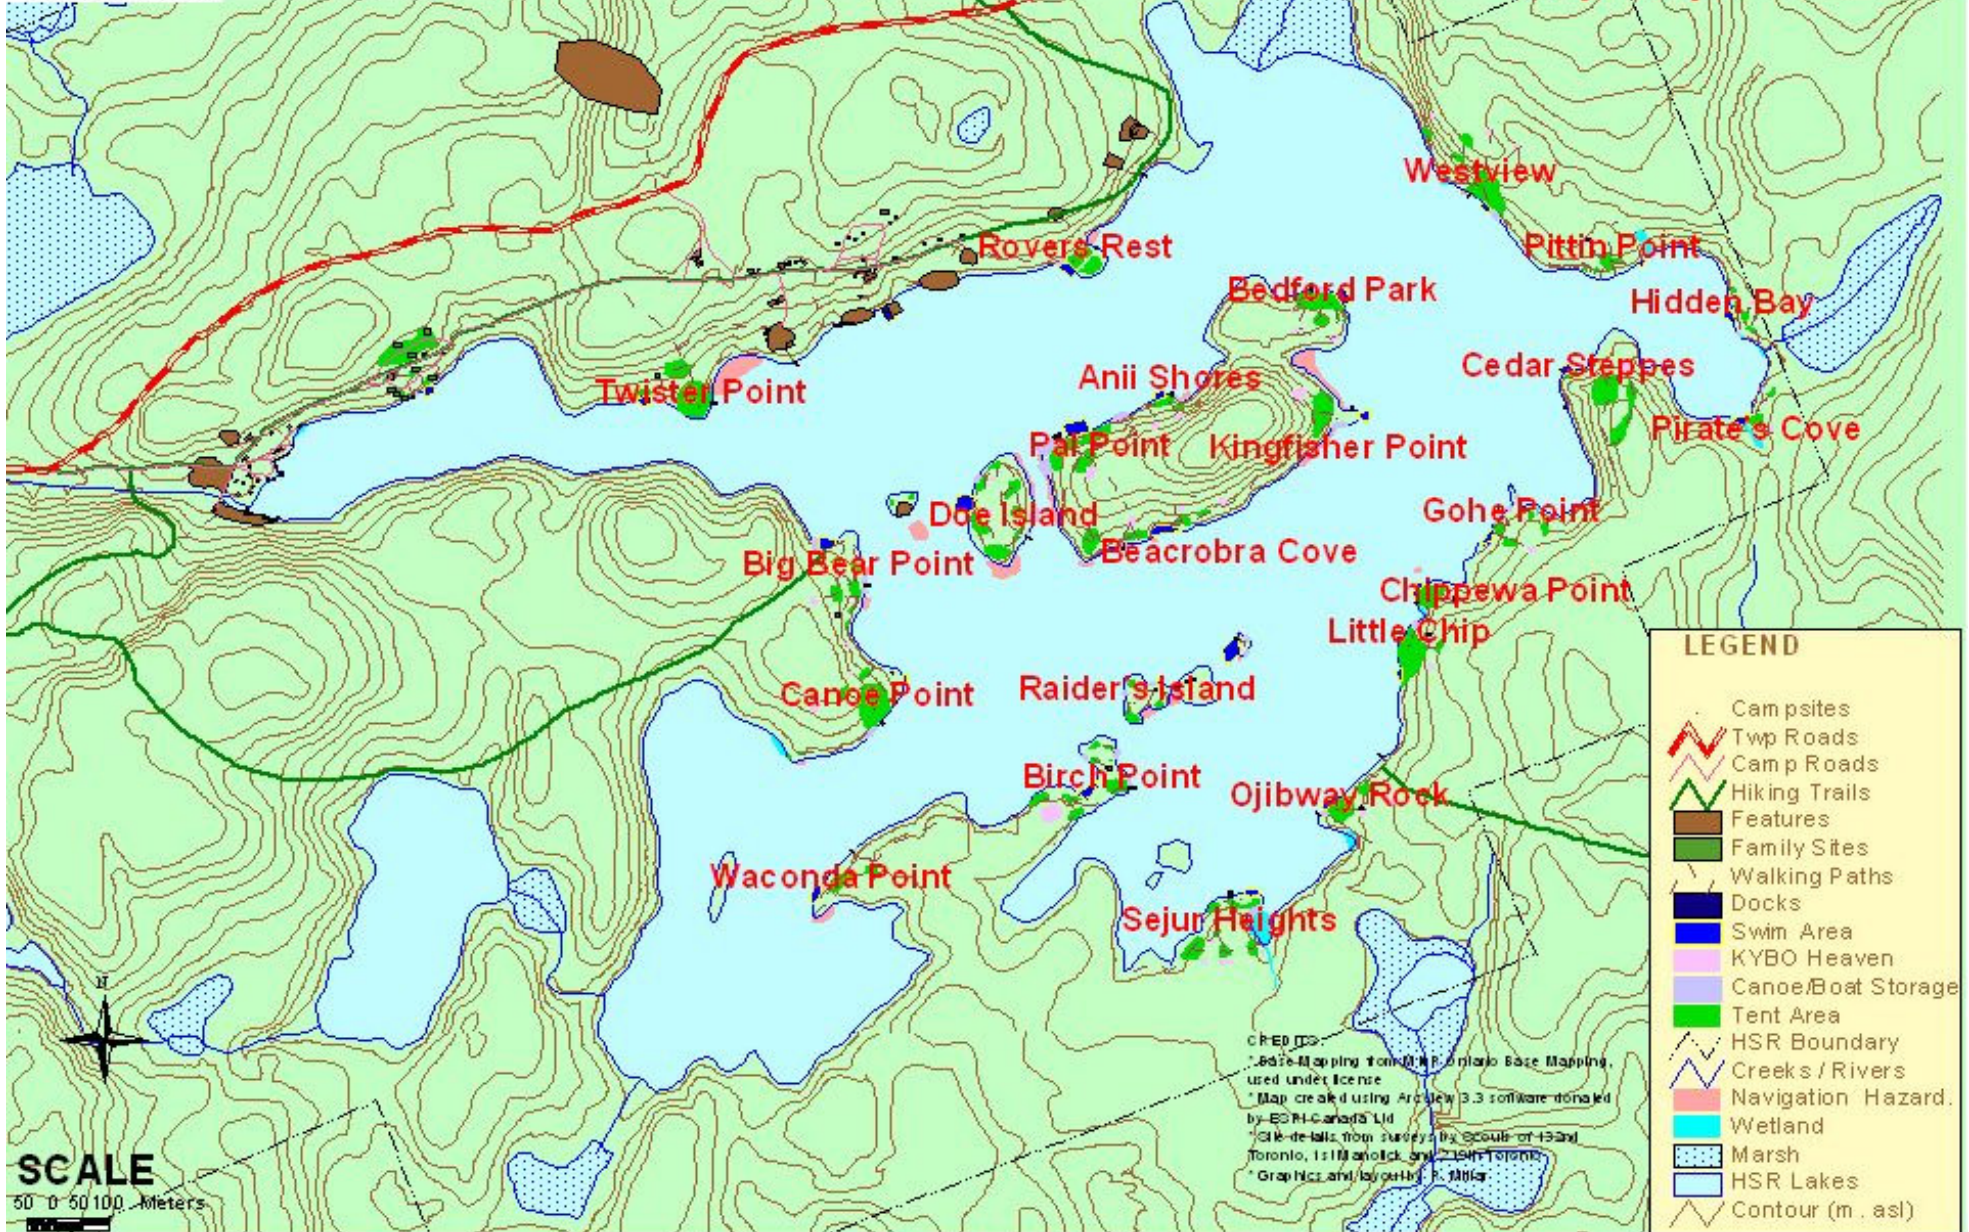

Haliburton Scout Reserve KENNABI LAKE CAMPSITES Key Map

LEGEND	
	Campsites
	Twp Roads
	Camp Roads
	Hiking Trails
	Features
	Family Sites
	Walking Paths
	Docks
	Swim Area
	KYBO Heaven
	Canoe/Boat Storage
	Tent Area
	HSR Boundary
	Creeks / Rivers
	Navigation Hazard.
	Wetland
	Marsh
	HSR Lakes
	Contour (m. asl)

SCALE
50 0 50 100 Meters

© HRP 2010
Maple Mapping Toronto & Ontario Base Mapping
used under license
Map created using ArcView 3.3 software donated
by ESN-Canada's Ltd
Site details from surveys by Scouts of 1920
Toronto, 1511 Donnelly and 21941 Toronto
Graphics and layout by R. Miller