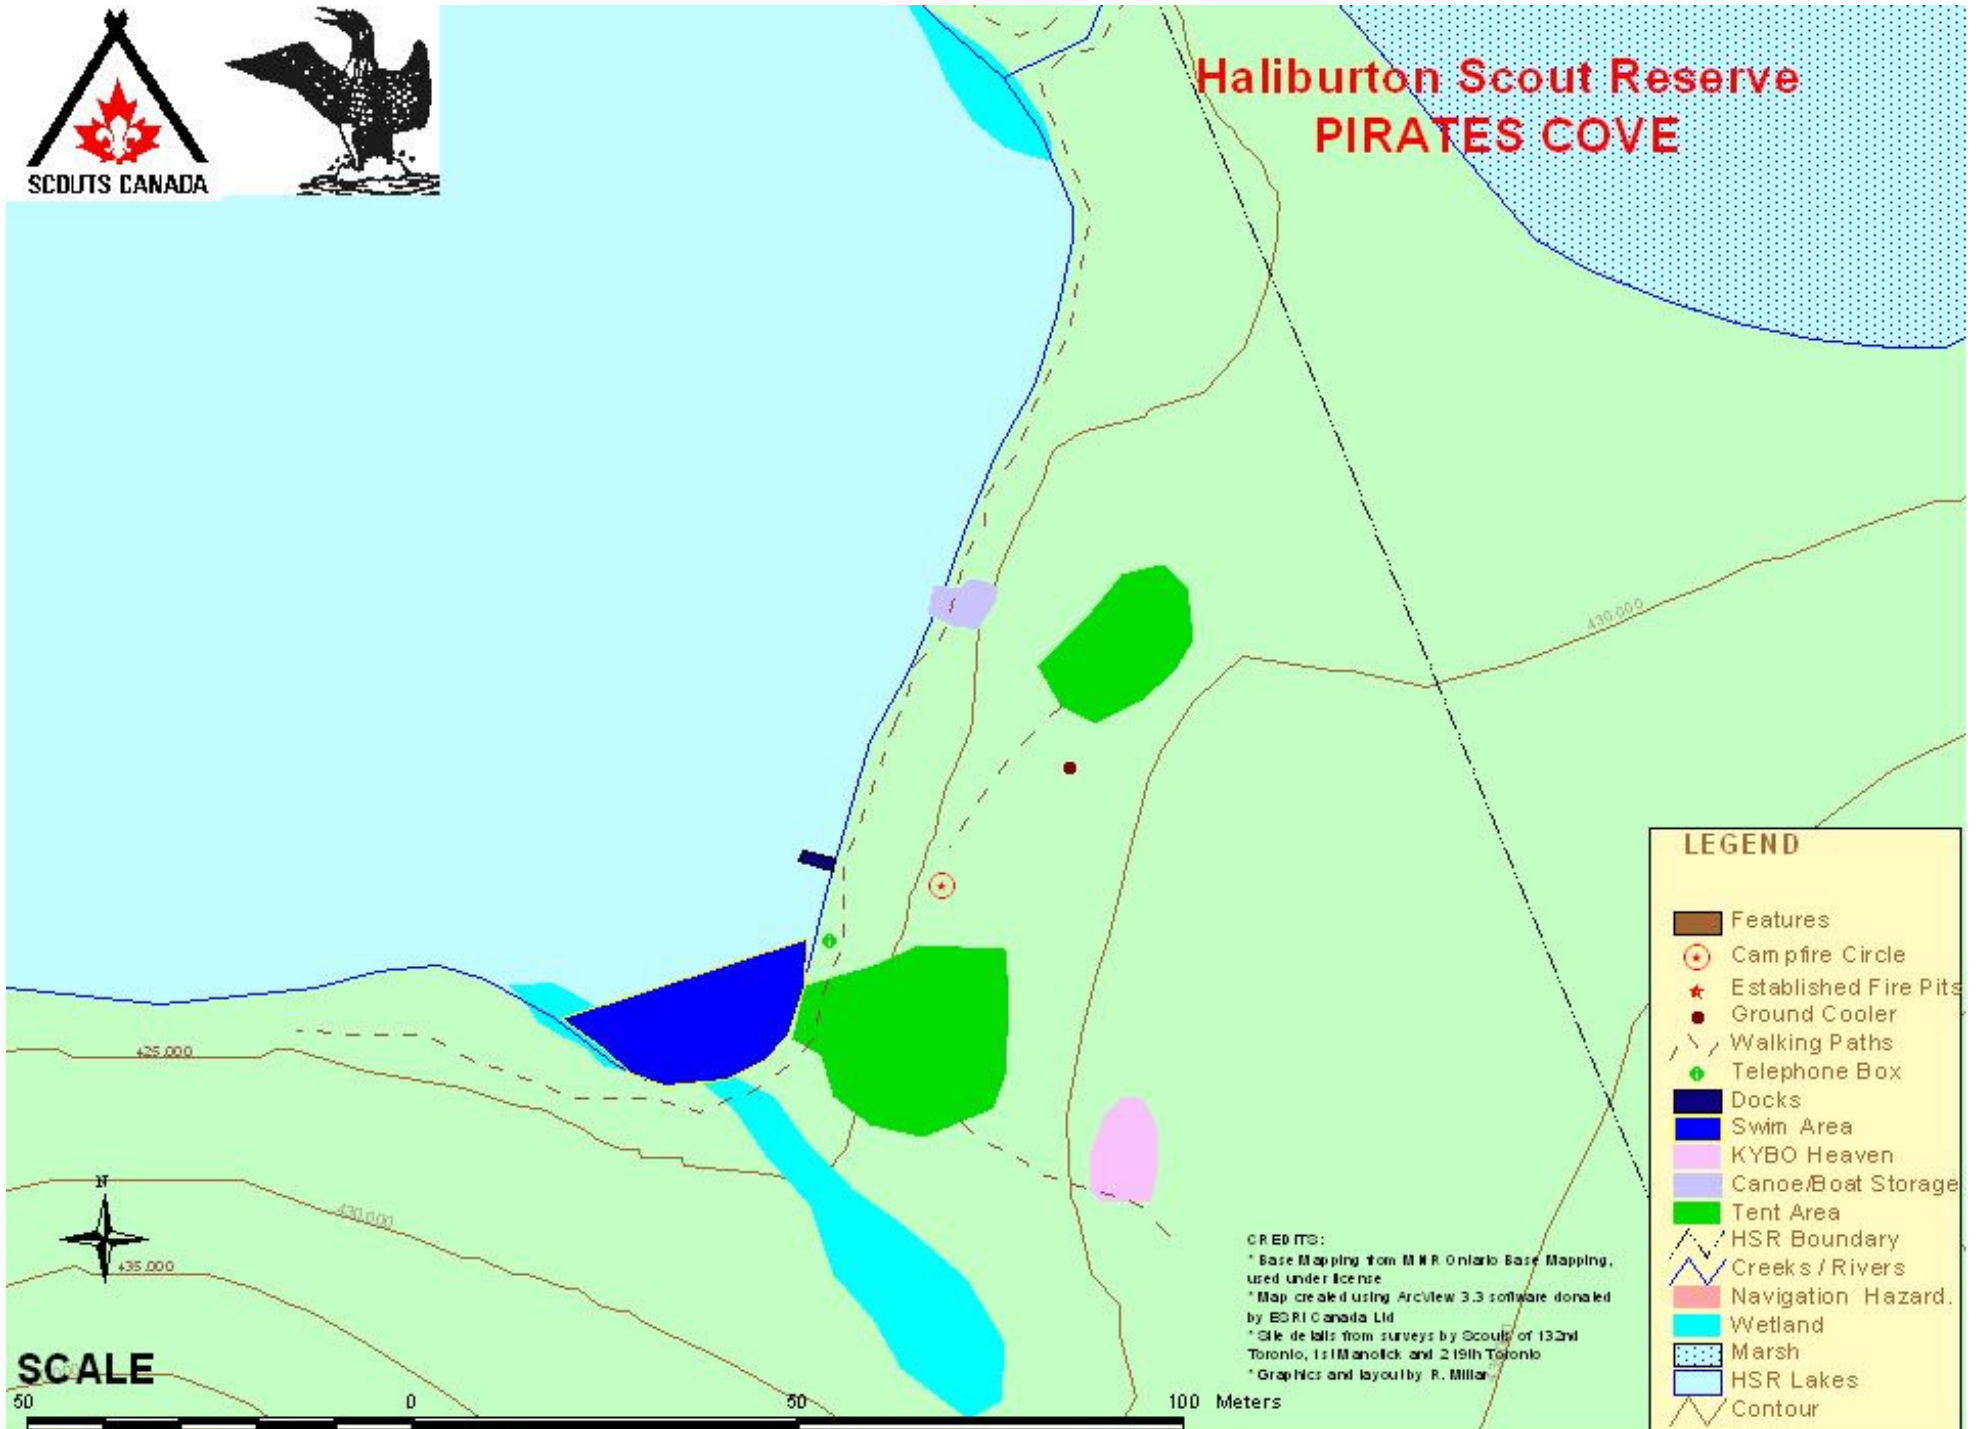

Haliburton Scout Reserve PIRATES COVE

LEGEND	
	Features
	Campfire Circle
	Established Fire Pits
	Ground Cooler
	Walking Paths
	Telephone Box
	Docks
	Swim Area
	KYBO Heaven
	Canoe/Boat Storage
	Tent Area
	HSR Boundary
	Creeks / Rivers
	Navigation Hazard.
	Wetland
	Marsh
	HSR Lakes
	Contour

CREDITS:
* Base Mapping from MNR Ontario Base Mapping, used under license
* Map created using ArcView 3.3 software donated by ESRI Canada Ltd
* Site details from surveys by Scouts of 132nd Toronto, 1st Manotick and 219th Toronto
* Graphics and layout by R. Miller

SCALE